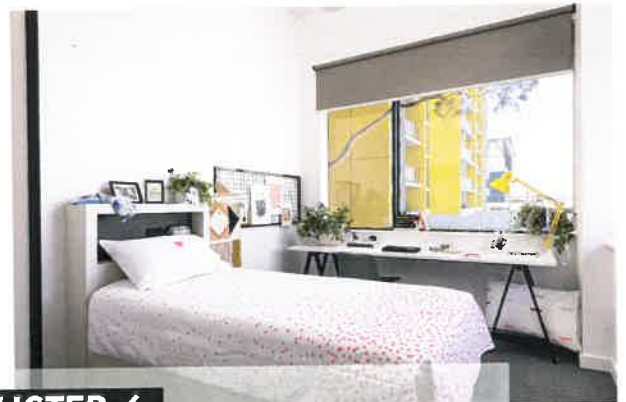

CAMPUS

PERTH

ALL INCLUSIVE

Campus is a hassle-free zone - we've included WiFi, A/C and utilities, so you've got nothing to worry about. Mama's here to take care of it.

DESIGNED & FULLY FURNISHED

From the comfy mattresses to the individual reading lights, all rooms are fully furnished... all they need is your personal flair.

SAFE

Being safe is cool and if there's one thing we know, it's being cool: 24/7 CCTV, card access doors, and 24-hour doctors on-call.

Which room is yours? We've got 726 beds across four different highly functional room types: ensuite Studios, Twodios, Cluster 6 rooms, and our signature Campus 4 rooms accommodating four students in a single bedroom at pocket friendly rates. All bedrooms are bursting at the seams with style and fitted out with top-notch individual bedside workstations, storage space and more...

STUDIO

Prefer privacy? Our 15sqm Studios are just what you're looking for. Boasting your own bathroom and kitchen, this sweet space also comes with a comfy double size bed, plenty of storage and a built-in desk with a view. Accessible Studios are also available (35sqm).

3600SQM
OF SOCIAL
& COMMON
AREAS

CLUSTER 6

Do your social skills put Zuckerberg to shame? Our Cluster rooms with six individual bedrooms, boast a shared living space perfect for hanging out with your roomies. When you're not binge watching Netflix or contemplating the meaning of life, retreat to your own private 10sqm bedroom – fitted out with a twin bed, desk and storage space. The private and pleasantly spacious bathrooms feature four sinks, two toilets and two shower stalls. Total size: 115sqm.