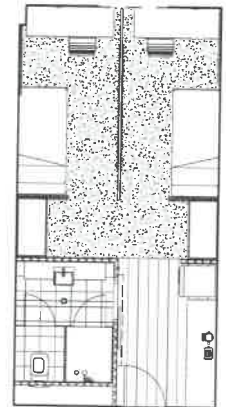

STUDIO

Prefer privacy? Our 15sqm Studios are just what you're looking for. Boasting your own bathroom and kitchen, this sweet space also comes with a comfy double size bed, plenty of storage and a built-in desk with a view. Accessible Studios are also available (35sqm).

TWODIO

With 31sqm of living space, Twodios are the perfect choice if you don't want to live alone but still like your personal space. Complete with a bathroom, kitchen and stellar views, Twodios also provide plenty of privacy with individual twin beds, desks and lockable drawers.